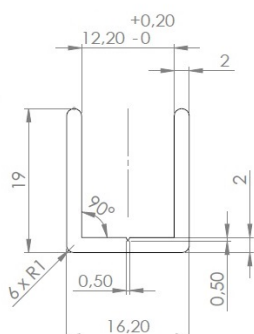

PRODUCT SHEET

Description:

Alu. U-Channel,F/12mm Glass,Polished Alu,2,5 Mtr,2x19x16,2mm

Item number:

15.22.515-1

| Units | Box | Carton | HS Code | Barcode |
|-------|-----|--------|------------|--|
| Pcs. | 1 | 30 | 7604299090 |  |
| | | | | 5704866107792 |

| | | |
|------------|---------------|------------------|
| Surface: | Mirror chrome | All other finish |
| L = Length | 2300 mm. | 2500 mm. |

SISO A/S

Mileparken 11
DK-2740 Skovlunde
Denmark
VAT: DK 24786013